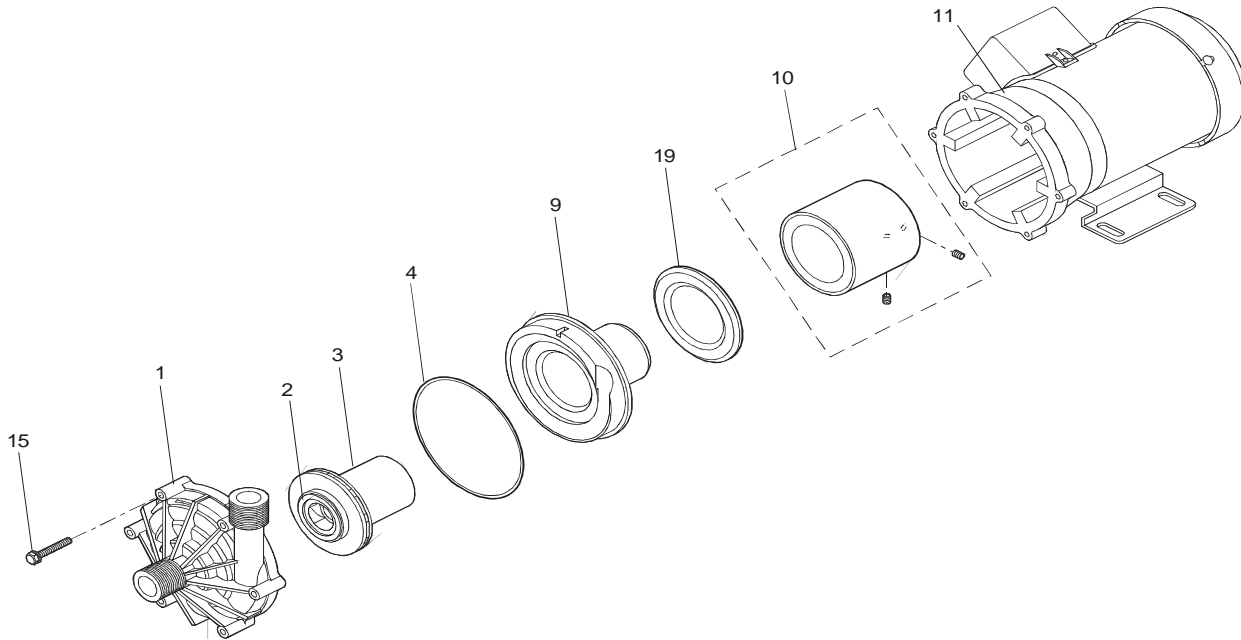

### MX (F) 70-100 Parts List

**SHADED ITEMS ARE RECOMMENDED SPARE PARTS**

Item #	Part Number	Description
<b>Item 1 Front Casing</b>	MX0465	Casing, Front, MX-70, GFRPP/Alumina Ceramic
	MX0468	Casing, Front, MX-100, GFRPP/Alumina Ceramic
	MX0761	Casing, Front, MX-F100R ,CFRETFE/Alumina Ceramic
	MX0762	Casing, Front, MX-F100K, CFRETFE/SiC
<b>Item 2 Mouth Ring</b>	MX0168	Mouth Ring, MX-100/MX-F100R, PTFE
<b>Item 3 Impeller Mag Cap Assembly</b>	MX0139	Magnet Cap Asm/Impeller, MX-70
	MX0154	Magnet Cap Asm/Impeller, MX-100
	MX0753	Magnet Cap./Impeller & mouth ring Assy, MX-F100RFY
	MX0754	Magnet Cap./Impeller & mouth ring Assy, MX-F100RFZ
	MX0755	Magnet Capsule/Impeller Assy., MX-F100KKY
	MX0756	Magnet Capsule/Impeller Assy., MX-F100KKZ
<b>Item 4 Casing O-Ring</b>	MX0138	O-ring, Casing, MX-70, FKM
	MX0153	O-ring, Casing, MX-(F)100, FKM
	MX0166	O-ring, Casing, MX-70, EPDM
	MX0167	O-ring, Casing, MX-(F)100, EPDM
<b>Item 9 Rear Casing</b>	MX0137	Casing, Rear, MX-70, GFRPP
	MX0152	Casing, Rear, MX-100, GFRPP
	MX0750	Casing, Rear, MX-F100R, CFRETFE
	MX0751	Casing Rear, MX-F100K, CFRETFE