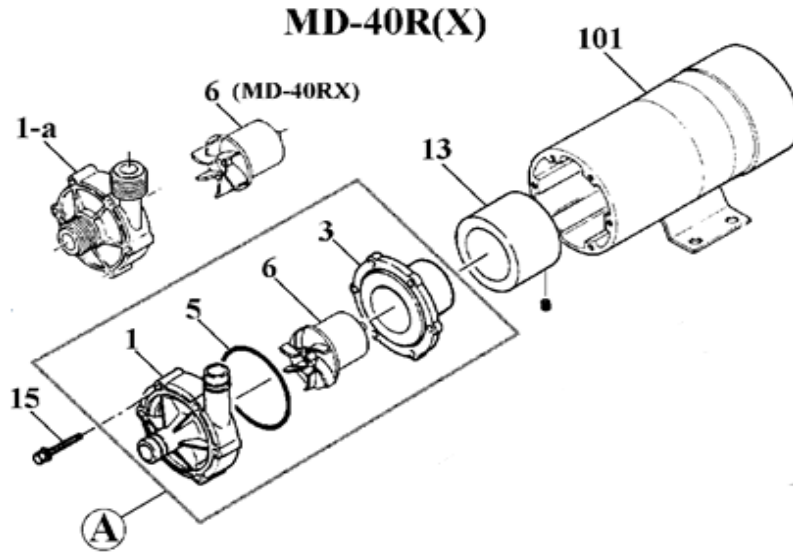

MD-40R EXPLODED  
VIEW PARTS LIST

IALT00267.A

March 2014

Item	Description	Qty	Material	MD-40R	MD-40RX
				Part No.	Part No.
1	Front Casing Unit	1	GFRPP+PTFE	MD0053	MD0057
1-a	" 'T' "	1	GFRPP+PTFE	MD0317	MD0318
1-a	" 'M' "	1	GFRPP+PTFE	MD0054	MD0058
3	Rear Casing Unit	1	GFRPP+PTFE	MD0064	←
5	O-Ring	G-65	FKM	MD0059	←
			EPDM	MD0060	←
6	Impeller Unit	40R•X	GFRPP+CE+F.	MD0513	MD0089
13	Drive Magnet Unit	1	Aluminium+Fer.	MD0617	←
15	Hex. Bolt+ SpringW.+P late W.	M5x40	SUS304 equiv.	MD0377	
		M5x45			MD0477
101	Motor 'NL' 65W [AC115V]	1		1000602300	←
		1			
101	Motor 'N' 65W [AC220/240V]	1		1000580500	←
		1			
A	Wet End Set	1	with FKM	L-MD-40R	L-MD-40RX
		1	with EPDM	L-MD-40RE	L-MD-40RXE
A	Wet End Set 'T' Type	1	with FKM	L-MD-40RT	L-MD-40RXT
		1	with EPDM	L-MD-40RTE	L-MD-40RXTE
A	Wet End Set 'M' Type	1	with FKM	L-MD-40RM	L-MD-40RXM
		1	with EPDM	L-MD-40RME	L-MD-40RXME

Subject to change without notice. Actual pump may differ from exploded view.