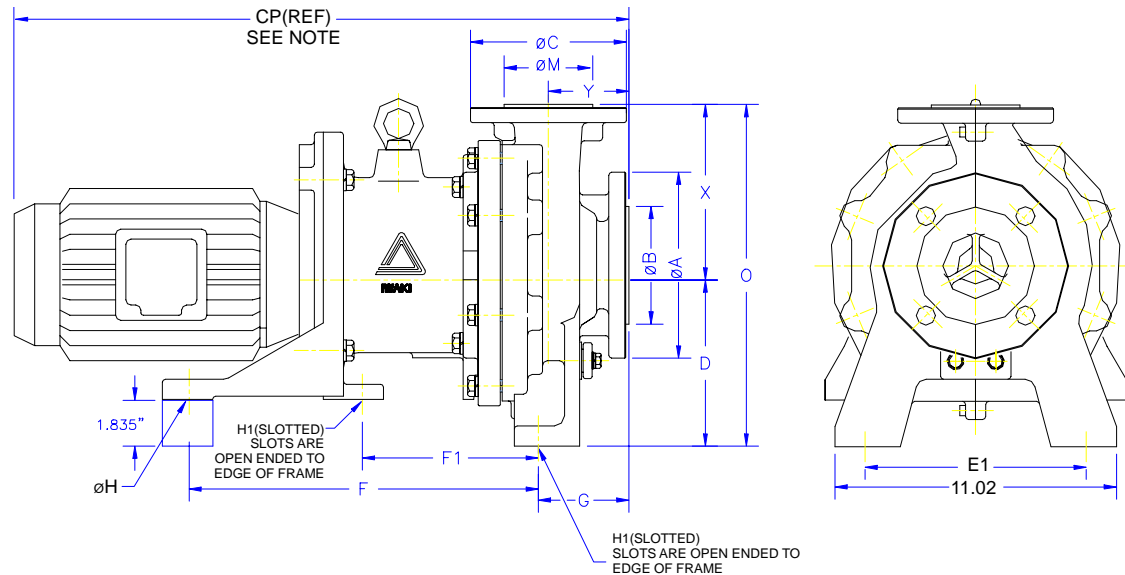

### MDM1516/MDM1518 3-5 HP

Dimensions in inches (mm)

Note: Varies according to motor manufacturer.

Model	HP/Frame	CP(REF)	D	E1	E2	F	F1	H	O	X	Y
1516	3/182TC	29.0 (736.6)	5.25 (133)	5.98 (152)	9.45 (240)	14.09 (357.8)	7.24 (184)	0.63 (16)	11.76 (298.7)	6.50 (165)	4.00 (101.6)
1518	5/184TC	30.0 (762)	5.25 (133)	5.98 (152)	9.45 (240)	14.08 (357.6)	7.28 (185)	0.63 (16)	11.76 (298.7)	6.50 (165)	4.00 (101.6)

### MDM1518 7.5 HP

Dimensions in inches (mm)

Note: Varies according to motor manufacturer.

Model	HP/Frame	CP(REF)	D	E1	F(REF)	F1	2F	H	O	X	Y
1518	7.5/213TC 10/215TC	33.5 (850.9)	5.25 (133.3)	5.98 (152)	14.47 (367.5)	4.09 (104)	7.00 (177.8)	0.63 (16)	11.756 (298.6)	6.50 (165)	4.00 (101.6)

### MDM2156/2526 3-5 HP

Dimensions in inches

Note: Varies according to motor manufacturer

Model	HP/Frame	CP(REF)	D	E1	F	F1	G	H	H1	O	X	Y
2156	5/184TC	29 (736.6)	7.09 (180)	8.66 (220)	13.68 (347.5)	6.89 (177.5)	3.54 (90)	0.63 (16)	0.55 (14)	13.39 (340)	6.30 (160)	3.15 (79)
2526		29 (736.6)	7.09 (180)	8.66 (220)	13.68 (347.5)	6.89 (177.5)	3.54 (90)	0.63 (16)	0.55 (14)	13.39 (340)	6.30 (160)	3.15 (79)

### MDM2156/2526 7.5-10 HP

Dimensions in inches

Note: Varies according to motor manufacturer

Model	HP/Frame	CP(REF)	D	E1	E2	F	F1	2F	G	H	O	X	Y
2156	7.5/10 213/215TC	31.0 (787.4)	7.09 (180)	8.66 (220)	11.02 (280)	14.45 (367)	3.70 (94)	5.00/7.00 (127/177.8)	1.83 (46.5)	0.55 (14)	13.39 (340)	6.30 (160)	3.15 (80)
2526		31.0 (787.4)	7.09 (180)	8.66 (220)	11.02 (280)	14.45 (367)	3.70 (94)	7.00 (177.8)	1.83 (46.5)	.055 (14)	13.39 (340)	6.30 (160)	3.15 (80)