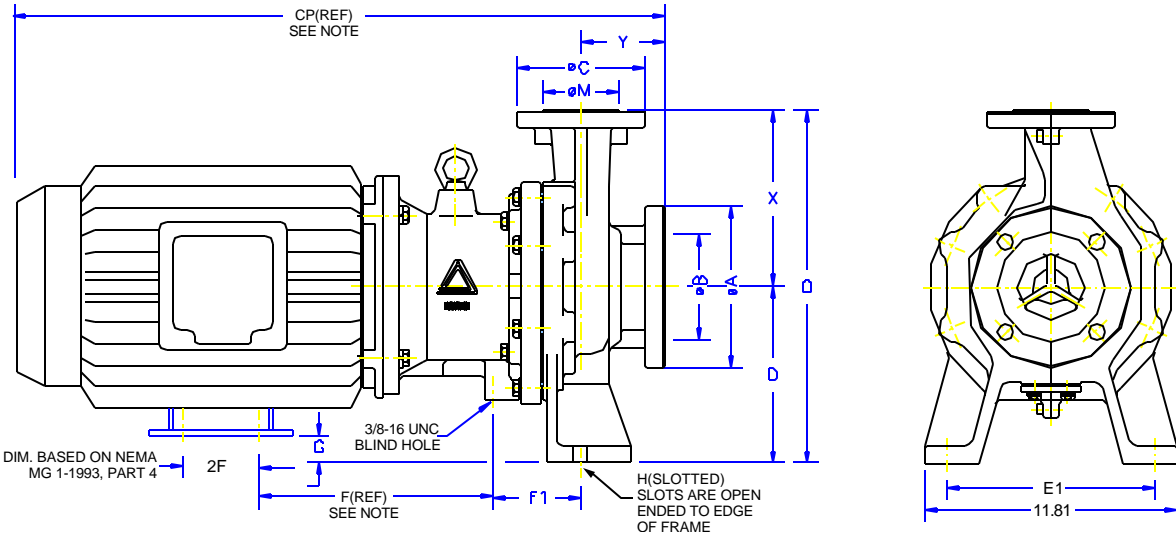

### MDM1518 7.5 HP

Dimensions in inches (mm)

Note: Varies according to motor manufacturer.

Model	HP/Frame	CP(REF)	D	E1	F(REF)	F1	2F	H	O	X	Y
1518	7.5/213TC 10/215TC	33.5 (850.9)	5.25 (133.3)	5.98 (152)	14.47 (367.5)	4.09 (104)	7.00 (177.8)	0.63 (16)	11.756 (298.6)	6.50 (165)	4.00 (101.6)

### MDM2156/2526 3-5 HP

Dimensions in inches

Note: Varies according to motor manufacturer

Model	HP/Frame	CP(REF)	D	E1	F	F1	G	H	H1	O	X	Y
2156	5/184TC	29 (736.6)	7.09 (180)	8.66 (220)	13.68 (347.5)	6.89 (177.5)	3.54 (90)	0.63 (16)	0.55 (14)	13.39 (340)	6.30 (160)	3.15 (79)
2526		29 (736.6)	7.09 (180)	8.66 (220)	13.68 (347.5)	6.89 (177.5)	3.54 (90)	0.63 (16)	0.55 (14)	13.39 (340)	6.30 (160)	3.15 (79)

### MDM2156/2526 7.5-10 HP

Dimensions in inches

Note: Varies according to motor manufacturer

Model	HP/Frame	CP(REF)	D	E1	E2	F	F1	2F	G	H	O	X	Y
2156	7.5/10 213/215TC	31.0 (787.4)	7.09 (180)	8.66 (220)	11.02 (280)	14.45 (367)	3.70 (94)	5.00/7.00 (127/177.8)	1.83 (46.5)	0.55 (14)	13.39 (340)	6.30 (160)	3.15 (80)
2526		31.0 (787.4)	7.09 (180)	8.66 (220)	11.02 (280)	14.45 (367)	3.70 (94)	7.00 (177.8)	1.83 (46.5)	.055 (14)	13.39 (340)	6.30 (160)	3.15 (80)

**MDM326 7.5-20HP**

Dimensions in inches

Note: Varies according to motor manufacturer

Model	HP-Frame	CP(REF)	D	E1	F	F1	2F	G	H	O	X	Y
326	7.5-213TC	31.0	8.25	9.76	14.46	4.09	7.0	2.99	0.63	16.5	8.25	4.0
	10.0-215TC	(787.4)	(209.5)	(248)	(367.3)	(104)	(177.8)	(75.9)	(16)	(419)	(209.6)	(101.6)
	15-254TC	36.0	8.25	9.76	14.97	4.09	8.25	1.99	0.63	16.5	8.25	4.0
	20-256TC	(914.4)	(209.5)	(248)	(380.2)	(104)	10.0	(50.5)	(16)	(419)	(209.6)	(101.6)
							(254)					