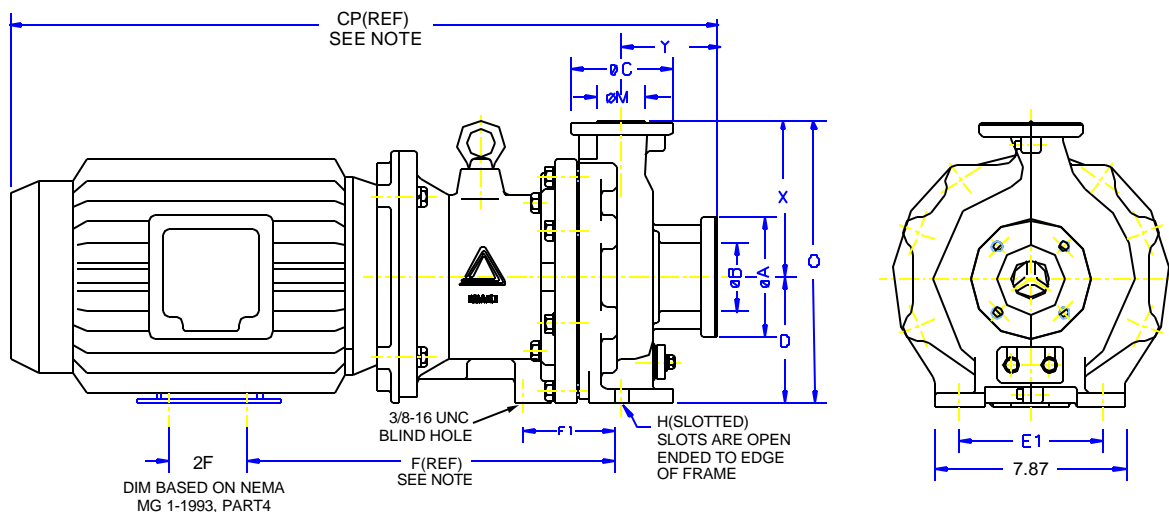

### MDM1516/MDM1518 3-5 HP

Dimensions in inches (mm)

Note: Varies according to motor manufacturer.

Model	HP/Frame	CP(REF)	D	E1	E2	F	F1	H	O	X	Y
1516	3/182TC	29.0 (736.6)	5.25 (133)	5.98 (152)	9.45 (240)	14.09 (357.8)	7.24 (184)	0.63 (16)	11.76 (298.7)	6.50 (165)	4.00 (101.6)
1518	5/184TC	30.0 (762)	5.25 (133)	5.98 (152)	9.45 (240)	14.08 (357.6)	7.28 (185)	0.63 (16)	11.76 (298.7)	6.50 (165)	4.00 (101.6)

### MDM1518 7.5 HP

Dimensions in inches (mm)

Note: Varies according to motor manufacturer.

Model	HP/Frame	CP(REF)	D	E1	F(REF)	F1	2F	H	O	X	Y
1518	7.5/213TC 10/215TC	33.5 (850.9)	5.25 (133.3)	5.98 (152)	14.47 (367.5)	4.09 (104)	7.00 (177.8)	0.63 (16)	11.756 (298.6)	6.50 (165)	4.00 (101.6)

### MDM2156/2526 3-5 HP

Dimensions in inches

Note: Varies according to motor manufacturer

Model	HP/Frame	CP(REF)	D	E1	F	F1	G	H	H1	O	X	Y
2156	5/184TC	29 (736.6)	7.09 (180)	8.66 (220)	13.68 (347.5)	6.89 (177.5)	3.54 (90)	0.63 (16)	0.55 (14)	13.39 (340)	6.30 (160)	3.15 (79)
2526		29 (736.6)	7.09 (180)	8.66 (220)	13.68 (347.5)	6.89 (177.5)	3.54 (90)	0.63 (16)	0.55 (14)	13.39 (340)	6.30 (160)	3.15 (79)

### MDM2156/2526 7.5-10 HP

Dimensions in inches

Note: Varies according to motor manufacturer

Model	HP/Frame	CP(REF)	D	E1	E2	F	F1	2F	G	H	O	X	Y
2156	7.5/10 213/215TC	31.0 (787.4)	7.09 (180)	8.66 (220)	11.02 (280)	14.45 (367)	3.70 (94)	5.00/7.00 (127/177.8)	1.83 (46.5)	0.55 (14)	13.39 (340)	6.30 (160)	3.15 (80)
2526		31.0 (787.4)	7.09 (180)	8.66 (220)	11.02 (280)	14.45 (367)	3.70 (94)	7.00 (177.8)	1.83 (46.5)	.055 (14)	13.39 (340)	6.30 (160)	3.15 (80)