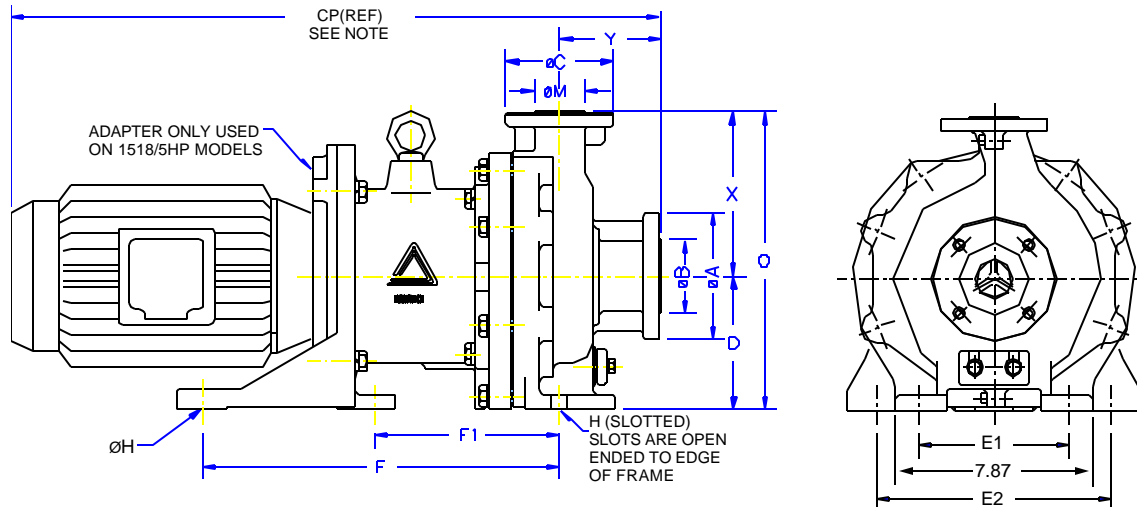

## 12 Dimensions and Weights

### MDM1516/MDM1518 3-5 HP

Dimensions in inches (mm)

Note: Varies according to motor manufacturer.

Model	HP/Frame	CP(REF)	D	E1	E2	F	F1	H	O	X	Y
1516	3/182TC	29.0 (736.6)	5.25 (133)	5.98 (152)	9.45 (240)	14.09 (357.8)	7.24 (184)	0.63 (16)	11.76 (298.7)	6.50 (165)	4.00 (101.6)
1518	5/184TC	30.0 (762)	5.25 (133)	5.98 (152)	9.45 (240)	14.08 (357.6)	7.28 (185)	0.63 (16)	11.76 (298.7)	6.50 (165)	4.00 (101.6)

### MDM1518 7.5 HP

Dimensions in inches (mm)

Note: Varies according to motor manufacturer.

Model	HP/Frame	CP(REF)	D	E1	F(REF)	F1	2F	H	O	X	Y
1518	7.5/213TC 10/215TC	33.5 (850.9)	5.25 (133.3)	5.98 (152)	14.47 (367.5)	4.09 (104)	7.00 (177.8)	0.63 (16)	11.756 (298.6)	6.50 (165)	4.00 (101.6)

### MDM2156/2526 3-5 HP

Dimensions in inches

Note: Varies according to motor manufacturer

Model	HP/Frame	CP(REF)	D	E1	F	F1	G	H	H1	O	X	Y
2156	5/184TC	29 (736.6)	7.09 (180)	8.66 (220)	13.68 (347.5)	6.89 (177.5)	3.54 (90)	0.63 (16)	0.55 (14)	13.39 (340)	6.30 (160)	3.15 (79)
2526		29 (736.6)	7.09 (180)	8.66 (220)	13.68 (347.5)	6.89 (177.5)	3.54 (90)	0.63 (16)	0.55 (14)	13.39 (340)	6.30 (160)	3.15 (79)