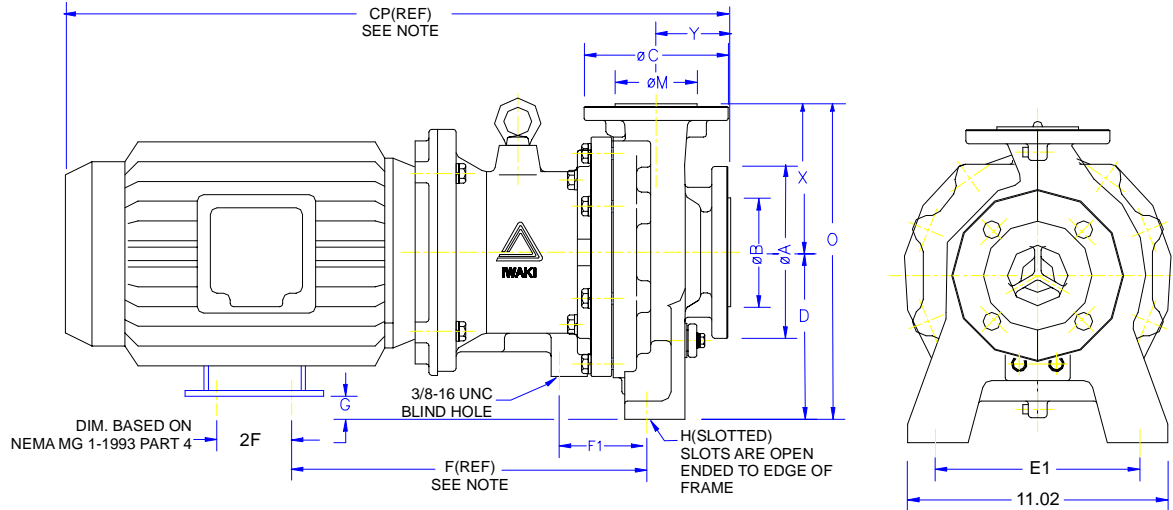

### MDM1518 7.5 HP

Dimensions in inches (mm)

Note: Varies according to motor manufacturer.

Model	HP/Frame	CP(REF)	D	E1	F(REF)	F1	2F	H	O	X	Y
1518	7.5/213TC 10/215TC	33.5 (850.9)	5.25 (133.3)	5.98 (152)	14.47 (367.5)	4.09 (104)	7.00 (177.8)	0.63 (16)	11.756 (298.6)	6.50 (165)	4.00 (101.6)

### MDM2156/2526 3-5 HP

Dimensions in inches

Note: Varies according to motor manufacturer

Model	HP/Frame	CP(REF)	D	E1	F	F1	G	H	H1	O	X	Y
2156	5/184TC	29 (736.6)	7.09 (180)	8.66 (220)	13.68 (347.5)	6.89 (177.5)	3.54 (90)	0.63 (16)	0.55 (14)	13.39 (340)	6.30 (160)	3.15 (79)
2526		29 (736.6)	7.09 (180)	8.66 (220)	13.68 (347.5)	6.89 (177.5)	3.54 (90)	0.63 (16)	0.55 (14)	13.39 (340)	6.30 (160)	3.15 (79)

### MDM2156/2526 7.5-10 HP

Dimensions in inches

Note: Varies according to motor manufacturer

Model	HP/Frame	CP(REF)	D	E1	E2	F	F1	2F	G	H	O	X	Y
2156	7.5/10 213/215TC	31.0 (787.4)	7.09 (180)	8.66 (220)	11.02 (280)	14.45 (367)	3.70 (94)	5.00/7.00 (127/177.8)	1.83 (46.5)	0.55 (14)	13.39 (340)	6.30 (160)	3.15 (80)
2526		31.0 (787.4)	7.09 (180)	8.66 (220)	11.02 (280)	14.45 (367)	3.70 (94)	7.00 (177.8)	1.83 (46.5)	.055 (14)	13.39 (340)	6.30 (160)	3.15 (80)

**MDM326 7.5-20HP**

Dimensions in inches

Note: Varies according to motor manufacturer

Model	HP-Frame	CP(REF)	D	E1	F	F1	2F	G	H	O	X	Y
326	7.5-213TC	31.0	8.25	9.76	14.46	4.09	7.0	2.99	0.63	16.5	8.25	4.0
	10.0-215TC	(787.4)	(209.5)	(248)	(367.3)	(104)	(177.8)	(75.9)	(16)	(419)	(209.6)	(101.6)
	15-254TC	36.0	8.25	9.76	14.97	4.09	8.25	1.99	0.63	16.5	8.25	4.0
	20-256TC	(914.4)	(209.5)	(248)	(380.2)	(104)	10.0	(50.5)	(16)	(419)	(209.6)	(101.6)
							(254)					