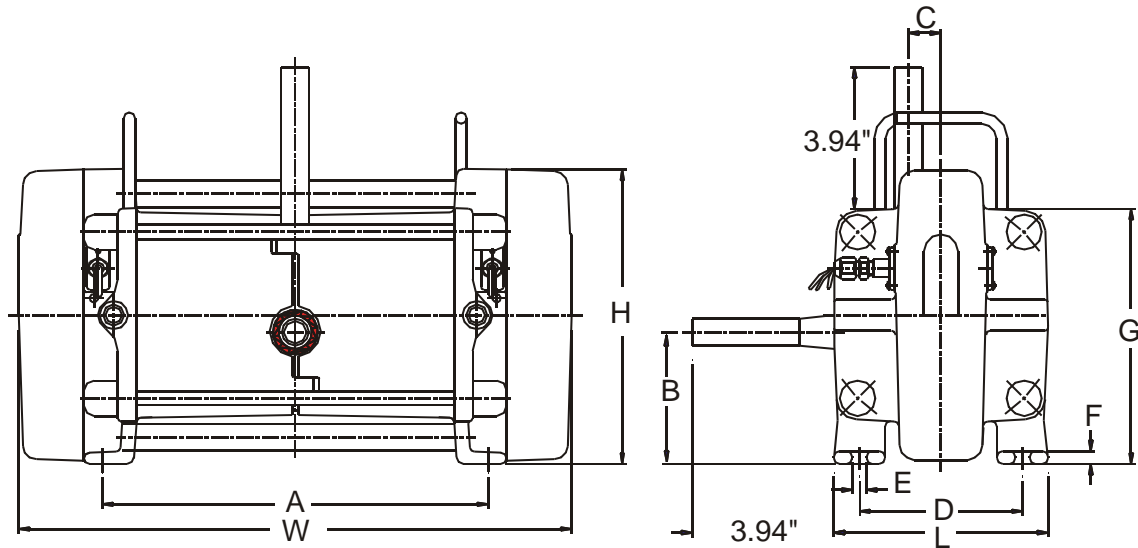

FS Dimensions

FS Dimensions in inches (mm)

Model	W	L	H	A	B	C	D	E	F	G
FS-15HT1/T2	12.4 (315)	4.7 (120)	6.5 (166)	8.4 (213)	3.0 (77)	.61 (15.5)	3.8 (96)	.39 (10)	.31 (8)	5.7 (144)
FS-30HT1/T2	15.3 (390)	5.9 (150)	8.2 (208)	10.7 (272)	3.7 (93)	.91 (23)	4.5 (115)	.39 (10)	.35 (9)	7.1 (180)
FS-60HT1/T2	17.4 (441)	7.6 (194)	9.9 (251)	12.5 (317)	4.2 (107)	1.1 (27)	5.9 (152)	.47 (12)	.43 (11)	8.8 (224)