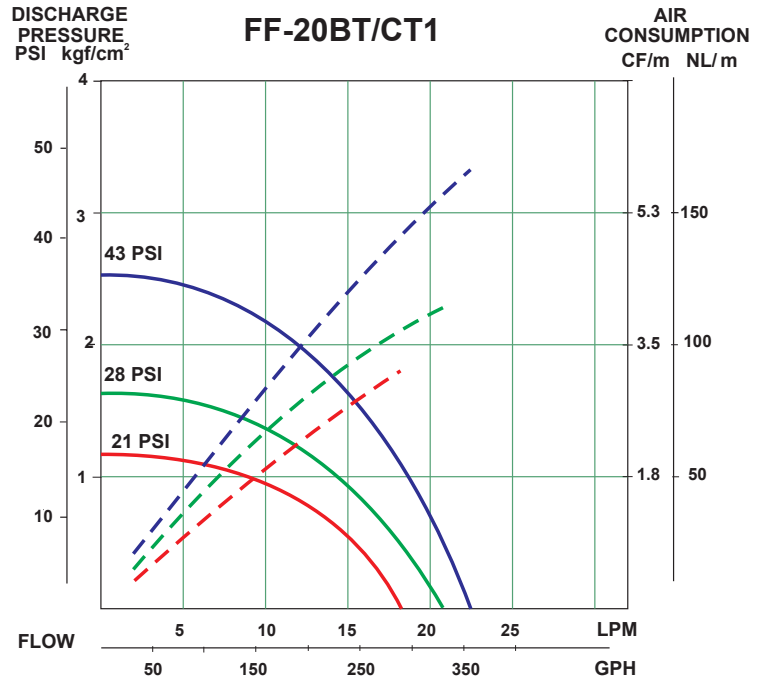

Intelligent sensor technology is a standard FF series feature: pressure, stroke and speed are optimized, maintaining accurate chemical delivery and extending pump life. Leak detection ensures immediate response to hazards.

\*NPT conversion fittings are available

Model	FF-10BT1	FF-10CT1	FF-20BT1	FF-20CT1
Maximum discharge capacity <sup>1</sup>	2.6 gal/min (10 L/min)		5.8 gal/min(22 L/min)	
Maximum stroke speed	120 spm			
Maximum stroke length	0.7 in (18 mm)		0.9 in (24 mm)	
Self-priming ability <sup>2</sup>	3.28 ft. (1 m)		6.56 ft. (2 m)	
Liquid temperature range	41-212°F (5-100°C)	41-122°F (5-50°C)	41-212°F (5-100°C)	41-122°F (5-50°C)
Ambient temperature	32 - 104°F (0 - 40°C)			
Maximum air supply pressure	43 PSI (3 kg/cm <sup>2</sup> )			
Liquid contacting material	PFA / PTFE			
Maximum air consumption	3.2 CFM (90 NL/min)		6.4 CFM (180 NL/min)	
Pump connection size	PFA 1/2" tubing		PFA 3/4" tubing	
Supply air connection size*	PT 1/4"			

<sup>1</sup> The maximum discharge volume is based on pure water at room temperature.

<sup>2</sup> The self-priming value is based on the maximum stroke rate with pure water at room temperature.

## Performance Curves