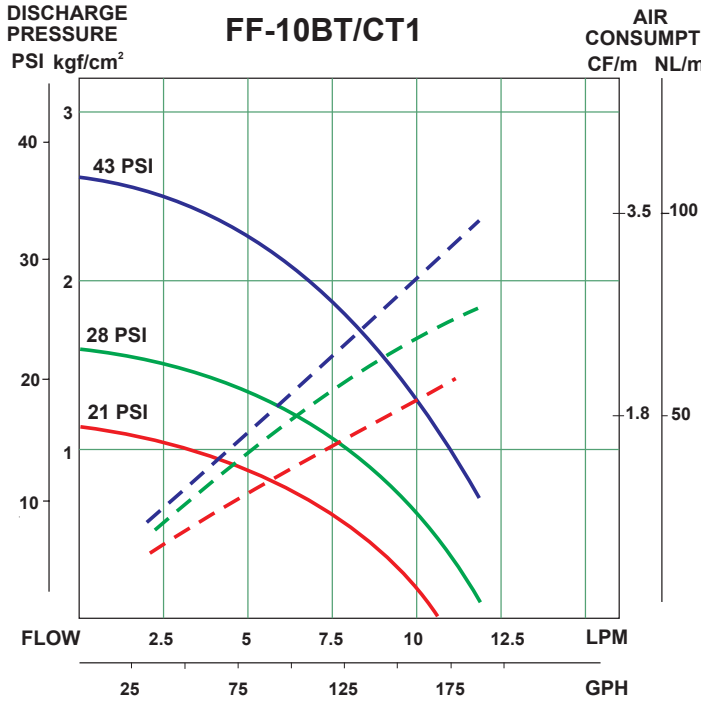

Intelligent sensor technology is a standard FF series feature: pressure, stroke and speed are optimized, maintaining accurate chemical delivery and extending pump life. Leak detection ensures immediate response to hazards.

\*NPT conversion fittings are available

Model	FF-10BT1	FF-10CT1	FF-20BT1	FF-20CT1
Maximum discharge capacity <sup>1</sup>	2.6 gal/min (10 L/min)		5.8 gal/min(22 L/min)	
Maximum stroke speed	120 spm			
Maximum stroke length	0.7 in (18 mm)		0.9 in (24 mm)	
Self-priming ability <sup>2</sup>	3.28 ft. (1 m)		6.56 ft. (2 m)	
Liquid temperature range	41-212°F (5-100°C)	41-122°F (5-50°C)	41-212°F (5-100°C)	41-122°F (5-50°C)
Ambient temperature	32 - 104°F (0 - 40°C)			
Maximum air supply pressure	43 PSI (3 kg/cm <sup>2</sup> )			
Liquid contacting material	PFA / PTFE			
Maximum air consumption	3.2 CFM (90 NL/min)		6.4 CFM (180 NL/min)	
Pump connection size	PFA 1/2" tubing		PFA 3/4" tubing	
Supply air connection size*	PT 1/4"			

<sup>1</sup> The maximum discharge volume is based on pure water at room temperature.

<sup>2</sup> The self-priming value is based on the maximum stroke rate with pure water at room temperature.

## Performance Curves