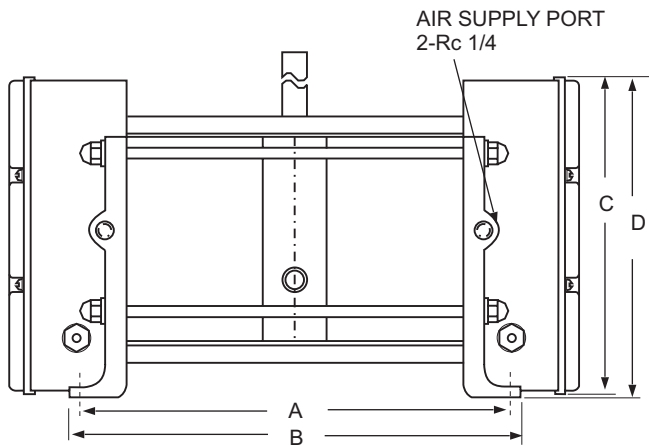

\*NPT conversion fittings are available

Model	FF-10BT1	FF-10CT1	FF-20BT1	FF-20CT1
Maximum discharge capacity <sup>1</sup>	2.6 gal/min (10 L/min)		5.8 gal/min(22 L/min)	
Maximum stroke speed	120 spm			
Maximum stroke length	0.7 in (18 mm)		0.9 in (24 mm)	
Self-priming ability <sup>2</sup>	3.28 ft. (1 m)		6.56 ft. (2 m)	
Liquid temperature range	41-212°F (5-100°C)	41-122°F (5-50°C)	41-212°F (5-100°C)	41-122°F (5-50°C)
Ambient temperature	32 - 104°F (0 - 40°C)			
Maximum air supply pressure	43 PSI (3 kg/cm <sup>2</sup> )			
Liquid contacting material	PFA / PTFE			
Maximum air consumption	3.2 CFM (90 NL/min)		6.4 CFM (180 NL/min)	
Pump connection size	PFA 1/2" tubing		PFA 3/4" tubing	
Supply air connection size*	PT 1/4"			

<sup>1</sup> The maximum discharge volume is based on pure water at room temperature.

<sup>2</sup> The self-priming value is based on the maximum stroke rate with pure water at room temperature.

## Dimensions in inches (mm)

Model	A	B	C	D	E	F	G	H	I	J x K	L	M
FF-10BT/CT1	10.47 (266)	14.21 (361)	7.40 (188)	7.52 (191)	3.31 (84)	4.49 (114)	0.57 (14.5)	3.23 (82)	1.26 (32)	1/2" TUBING ( $\varnothing$ 12.7 x $\varnothing$ 9.5)	6.06 (154)	3.82 (97)
FF-20BT/CT1	11.34 (288)	15.75 (400)	8.58 (218)	8.70 (221)	4.13 (105)	5.51 (140)	0.79 (20)	3.58 (91)	1.38 (35)	3/4" TUBING ( $\varnothing$ 19.0 x $\varnothing$ 15.8)	7.17 (182)	4.41 (112)