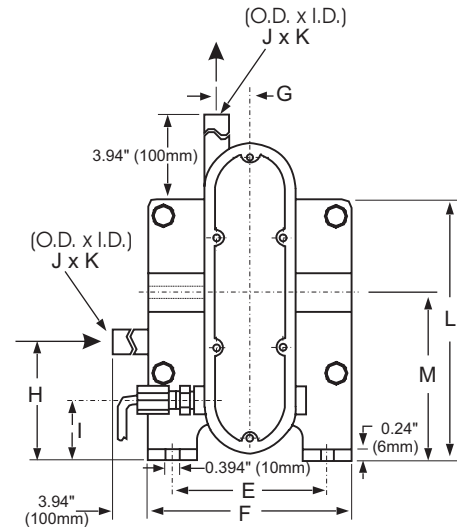

\*NPT conversion fittings are available

Model	FF-10BT1	FF-10CT1	FF-20BT1	FF-20CT1
Maximum discharge capacity <sup>1</sup>	2.6 gal/min (10 L/min)		5.8 gal/min(22 L/min)	
Maximum stroke speed	120 spm			
Maximum stroke length	0.7 in (18 mm)		0.9 in (24 mm)	
Self-priming ability <sup>2</sup>	3.28 ft. (1 m)		6.56 ft. (2 m)	
Liquid temperature range	41-212°F (5-100°C)	41-122°F (5-50°C)	41-212°F (5-100°C)	41-122°F (5-50°C)
Ambient temperature	32 - 104°F (0 - 40°C)			
Maximum air supply pressure	43 PSI (3 kg/cm <sup>2</sup> )			
Liquid contacting material	PFA / PTFE			
Maximum air consumption	3.2 CFM (90 NL/min)		6.4 CFM (180 NL/min)	
Pump connection size	PFA 1/2" tubing		PFA 3/4" tubing	
Supply air connection size*	PT 1/4"			

<sup>1</sup> The maximum discharge volume is based on pure water at room temperature.

<sup>2</sup> The self-priming value is based on the maximum stroke rate with pure water at room temperature.

## Performance Curves

## Dimensions in inches (mm)

Model	A	B	C	D	E	F	G	H	I	J x K	L	M
FF-10BT/CT1	10.47 (266)	14.21 (361)	7.40 (188)	7.52 (191)	3.31 (84)	4.49 (114)	0.57 (14.5)	3.23 (82)	1.26 (32)	1/2" TUBING ( $\varnothing$ 12.7 x $\varnothing$ 9.5)	6.06 (154)	3.82 (97)
FF-20BT/CT1	11.34 (288)	15.75 (400)	8.58 (218)	8.70 (221)	4.13 (105)	5.51 (140)	0.79 (20)	3.58 (91)	1.38 (35)	3/4" TUBING ( $\varnothing$ 19.0 x $\varnothing$ 15.8)	7.17 (182)	4.41 (112)