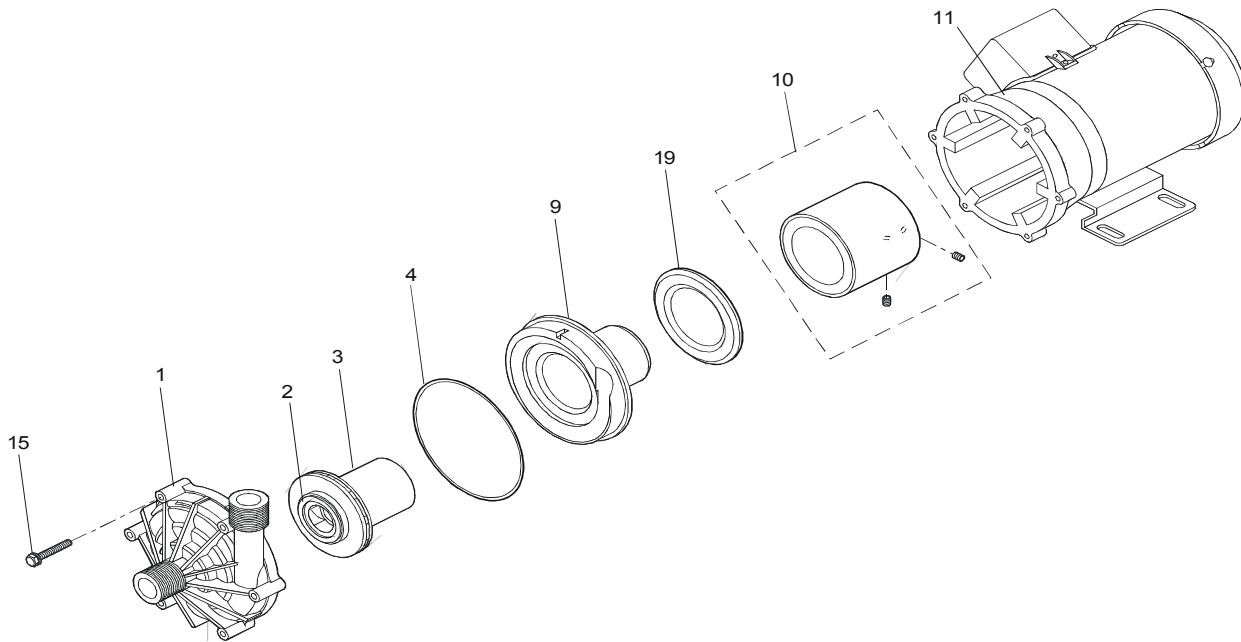

MX (F) 70-100 Parts List

SHADED ITEMS ARE RECOMMENDED SPARE PARTS

Item #	Part Number	Description
Item 1 Front Casing	MX0465	Casing, Front, MX-70, GFRPP/Alumina Ceramic
	MX0468	Casing, Front, MX-100, GFRPP/Alumina Ceramic
	MX0761	Casing, Front, MX-F100R ,CFRETFE/Alumina Ceramic
	MX0762	Casing, Front, MX-F100K, CFRETFE/SiC
Item 2 Mouth Ring	MX0168	Mouth Ring, MX-100/MX-F100R, PTFE
Item 3 Impeller Mag Cap Assembly	MX0139	Magnet Cap Asm/Impeller, MX-70
	MX0154	Magnet Cap Asm/Impeller, MX-100
	MX0753	Magnet Cap./Impeller & mouth ring Assy, MX-F100RFY
	MX0754	Magnet Cap./Impeller & mouth ring Assy, MX-F100RFZ
	MX0755	Magnet Capsule/Impeller Assy., MX-F100KKY
	MX0756	Magnet Capsule/Impeller Assy., MX-F100KKZ
Item 4 Casing O-Ring	MX0138	O-ring, Casing, MX-70, FKM
	MX0153	O-ring, Casing, MX-(F)100, FKM
	MX0166	O-ring, Casing, MX-70, EPDM
	MX0167	O-ring, Casing, MX-(F)100, EPDM
Item 9 Rear Casing	MX0137	Casing, Rear, MX-70, GFRPP
	MX0152	Casing, Rear, MX-100, GFRPP
	MX0750	Casing, Rear, MX-F100R, CFRETFE
	MX0751	Casing Rear, MX-F100K, CFRETFE

Effective: February 1, 2005 Supersedes: August 11	PAGE: SPARES-2 MX70/100
---	---

MX (F) 70-100 Parts List

Item #	Part Number	Description
Item 10 Drive Magnet	MX0140	Magnet Asm, Drive, MX-70, Ferrite
	MX0155	Magnet Asm, Drive, MX-(F)100, Ferrite
Item 15 Front Casing Bolts	MX0141	Casing bolt w/PW,SW, MX-70,M3X35, Req'd (6)
	MX0156	Casing bolt w/PW,SW, MX-(F)100,M6X40, Req'd (6)
Item 19	MX0157	Backup Ring, MX-(F)100, SUS304