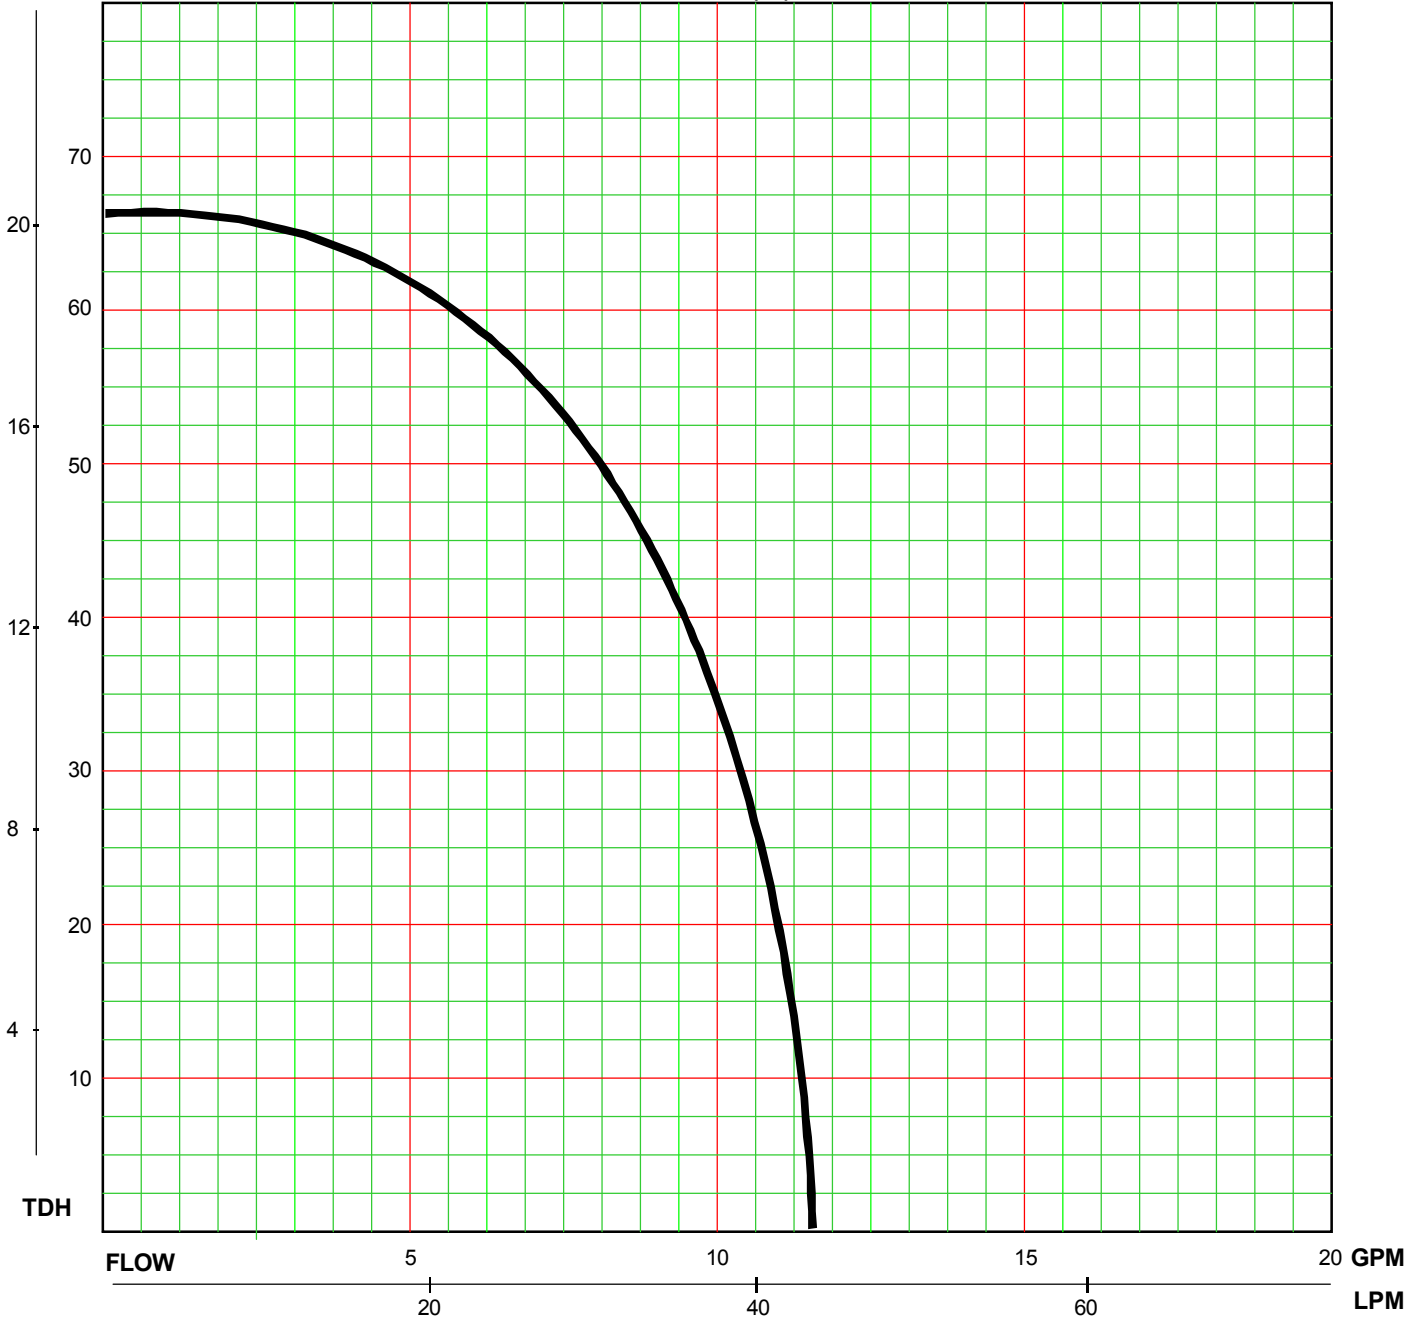

(m) FT

MD-70Z (T)

Curve No: IP20314.A	Max. Impeller Dia.: 3.85"	Suction: 3/4" hose or 3/4" NPTM
RPM: 3400	No. of Vanes: 6	Discharge: 3/4" hose or 3/4" NPTM
Date: 12-2-96	Approved:	