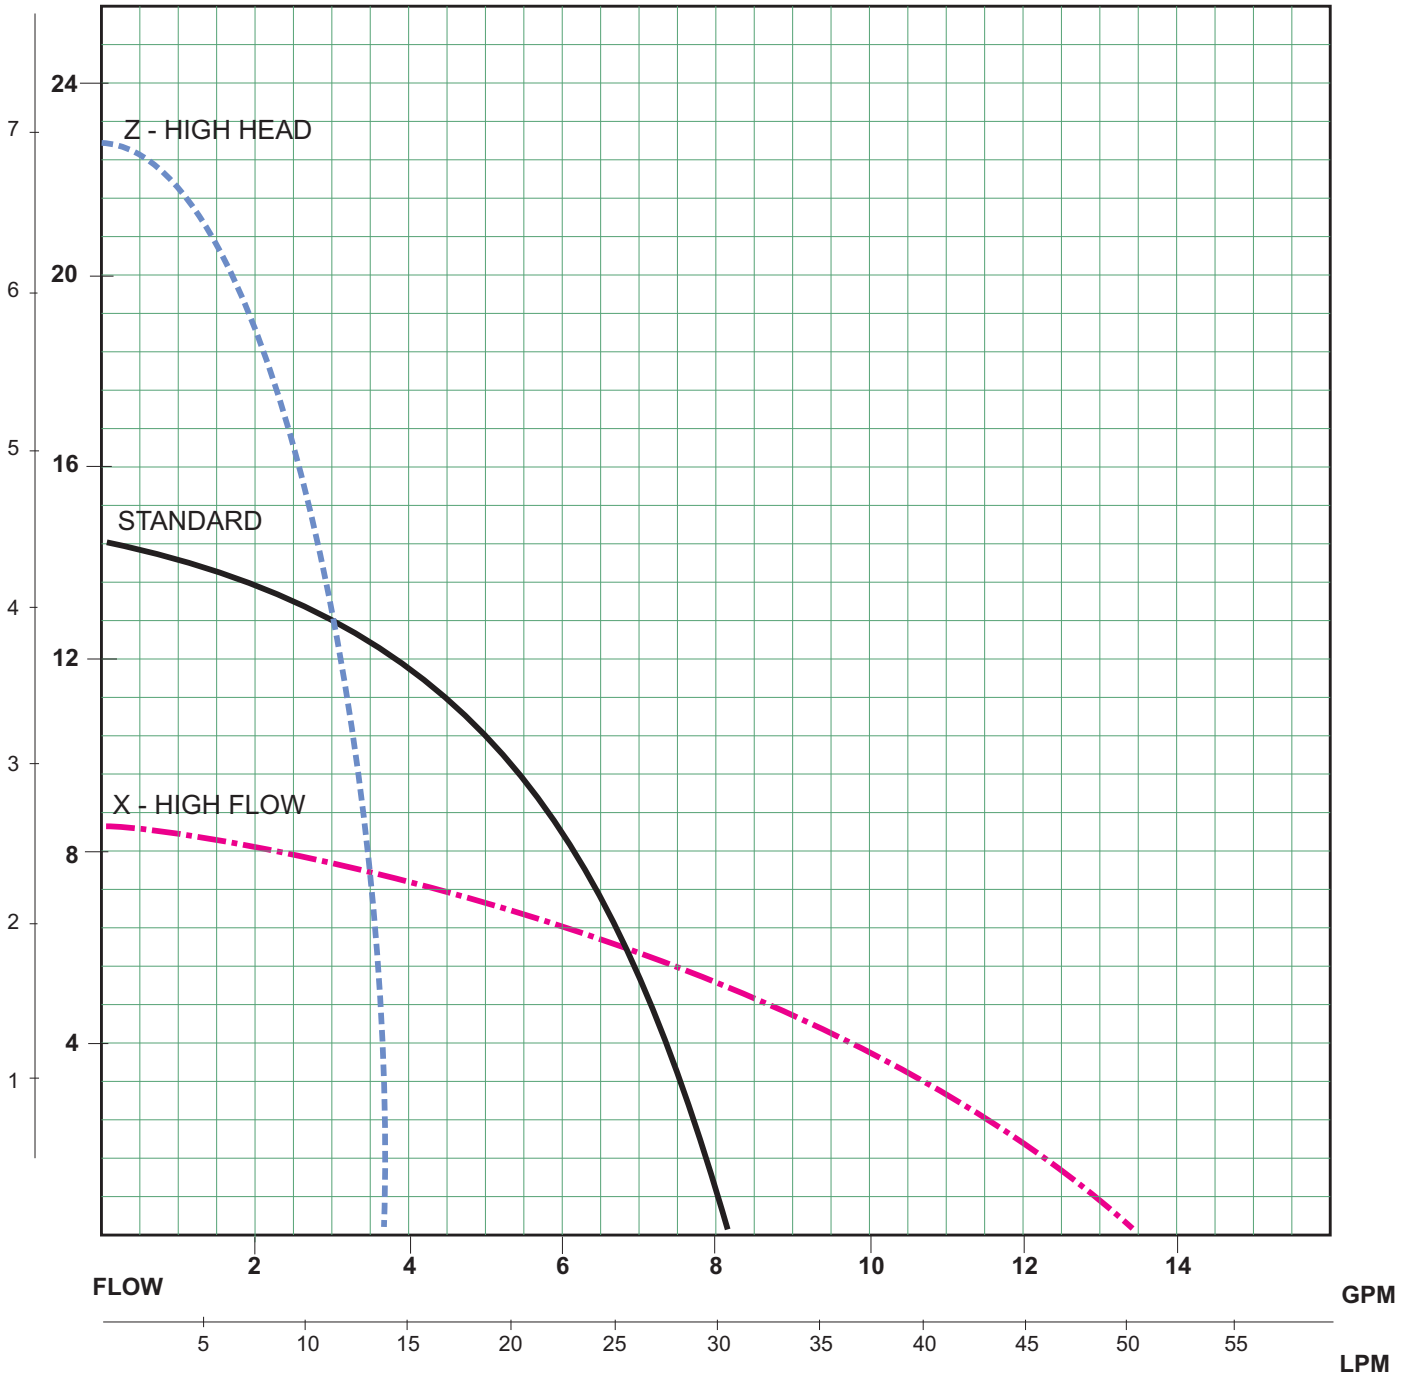

WMD/MD 20 SERIES

(m) FT

Curve No: IP20275.A	Date: 9/5/2012	Approved:
---------------------	----------------	-----------