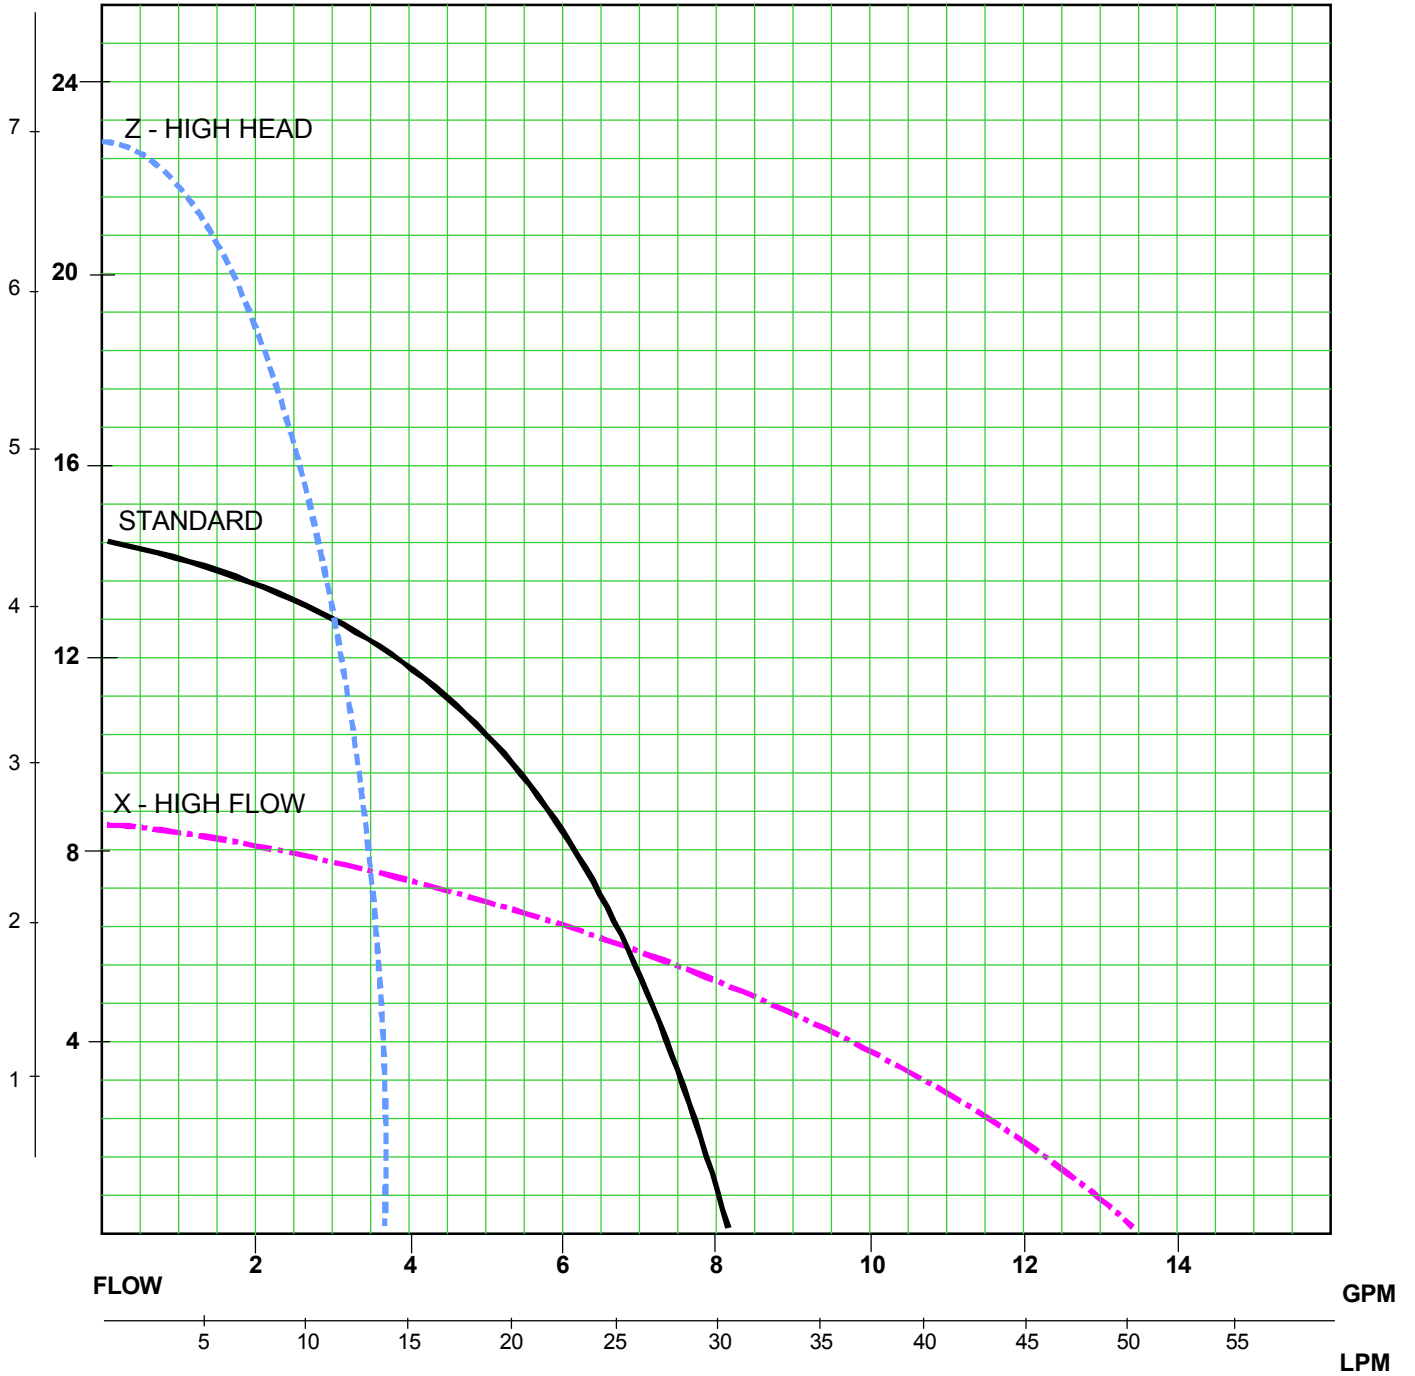

WMD/MD 20 SERIES

(m) FT

Curve No: IP20275.A	Date:	Approved:
---------------------	-------	-----------