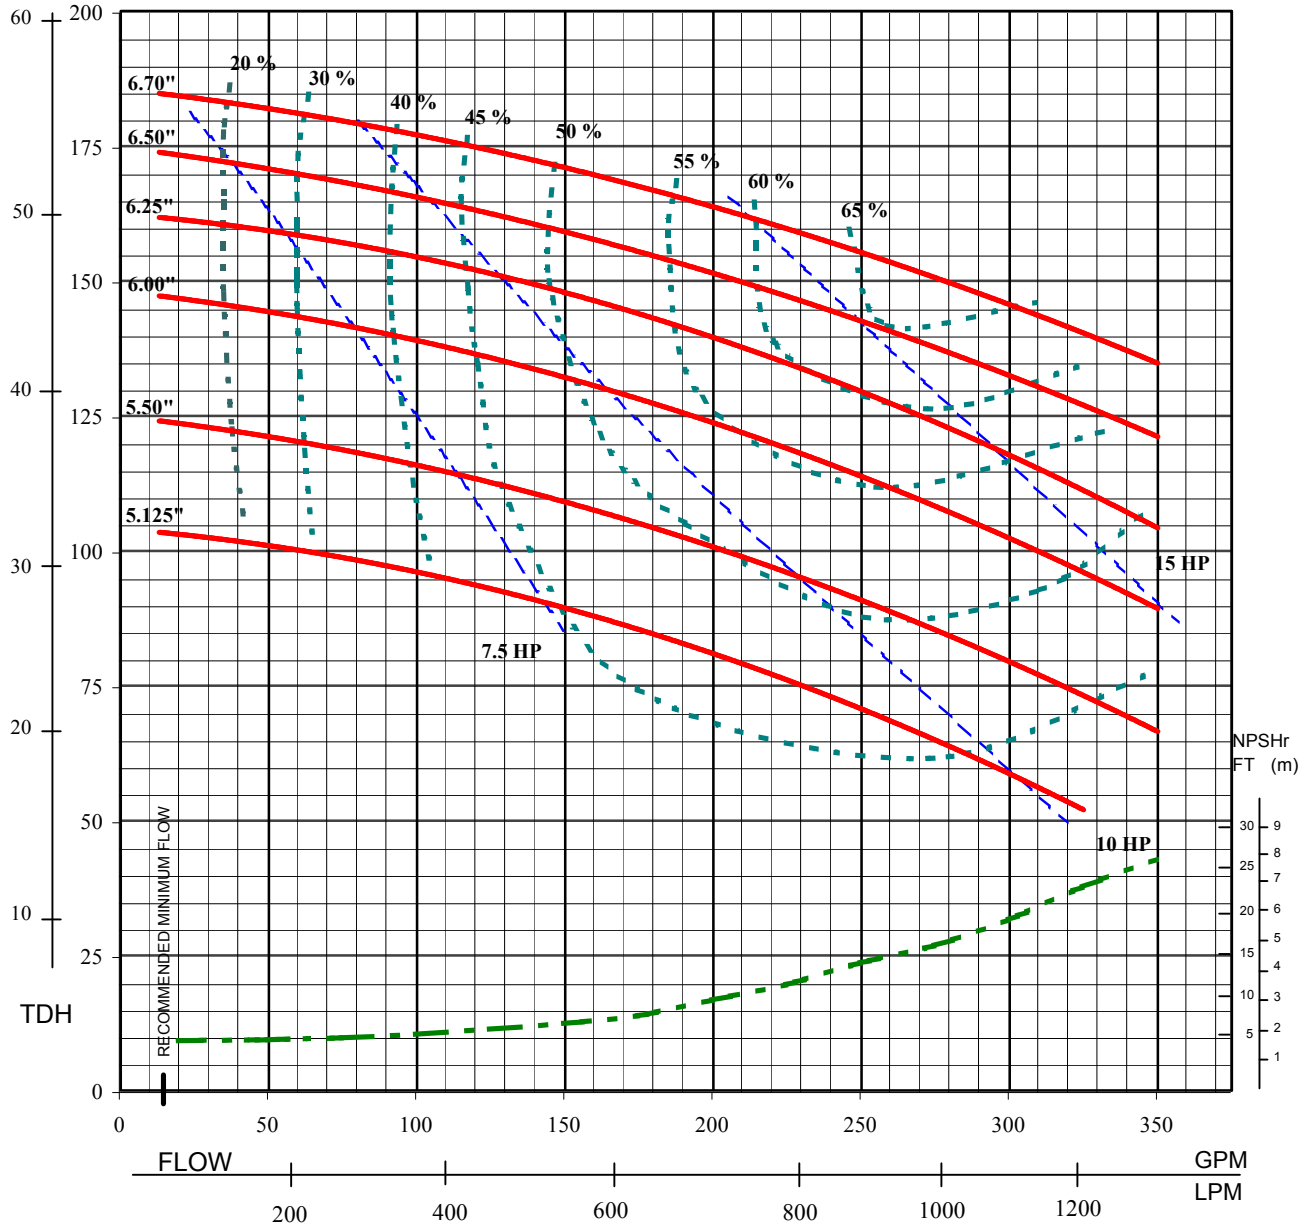

MDM-326

(m) FT

Curve No.	IP20411.C	Max. Impeller Dia.	6.70"	Suction:	3"
RPM:	3500	# of Vanes:	6	Discharge:	2"
Date:	12/03	Approved:			