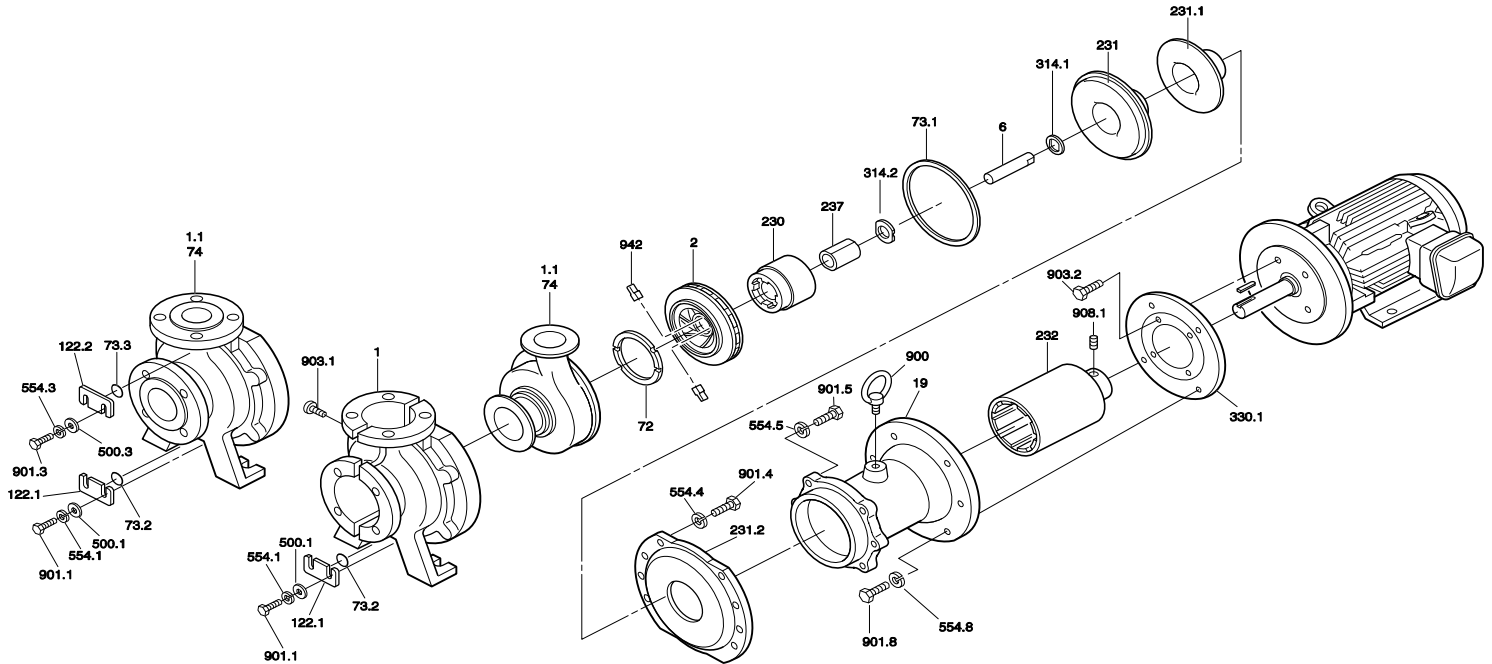

MDM PARTS LIST

SHADED ITEM NO.'S ARE RECOMMENDED SPARE PARTS

Item No.	Part Number	Qty	Description
1	MDM0510	1	Casing cover, MDM-1516
	MDM0521	1	Casing cover, MDM-1518
	MDM0891	1	Casing cover, MDM-15182, 5.25" CL Height
	MDM0892	1	Casing cover, MDM-15182, 6.25" CL Height
	MDM0543	1	Casing cover, MDM-2156
	MDM0904	1	Casing cover, MDM-2158
	MDM0542	1	Casing cover, MDM-2526
	MDM0533	1	Casing cover, MDM-326
1.1+74	MDM0511	1	Casing Cover, PKK, MDM-1516
	MDM0524	1	Casing Cover with PFA liner, PKK, MDM-1518
	MDM0893	1	Casing Cover with PFA liner, PKK, MDM-15182, 6.25" CL Height
	MDM0539	1	Casing Cover with PFA liner, PKK, MDM-2156
	MDM0905	1	Casing Cover with PFA liner, PKK, MDM-2158
	MDM0540	1	Casing Cover with PFA liner, PKK, MDM-2526
1.1	MDM0536	1	Casing Cover with PFA liner, PKK, MDM-326
	MDM0514	1	Casing Liner, ETFE/SIC, MDM-1516EKK
	MDM0513	1	Casing Liner, ETFE/AL. Cer., MDM-1516ECF
	MDM0512	1	Casing Liner, PFA/SIC, MDM-1516PKK
	MDM0523	1	Casing Liner, ETFE/SIC, MDM-1518EKK
	MDM0722	1	Casing Liner, ETFE/SIC, MDM-15182EKK
	MDM0522	1	Casing Liner, ETFE/Alumina Ceramic, MDM-1518ECF
	MDM0205	1	Casing Liner, ETFE/SIC, MDM-2156EKK
	MDM0869	1	Casing Liner, ETFE/SIC, MDM-2158EKK
	MDM0206	1	Casing Liner, ETFE/Alumina Ceramic, MDM-2156ECF
	MDM0281	1	Casing Liner, ETFE/SIC, MDM-2526EKK
	MDM0282	1	Casing Liner, ETFE/Alumina Ceramic, MDM-2526ECF
	MDM0535	1	Casing Liner, ETFE/SIC, MDM-326EKK
	MDM0534	1	Casing Liner, ETFE/Alumina Ceramic, MDM-326ECF