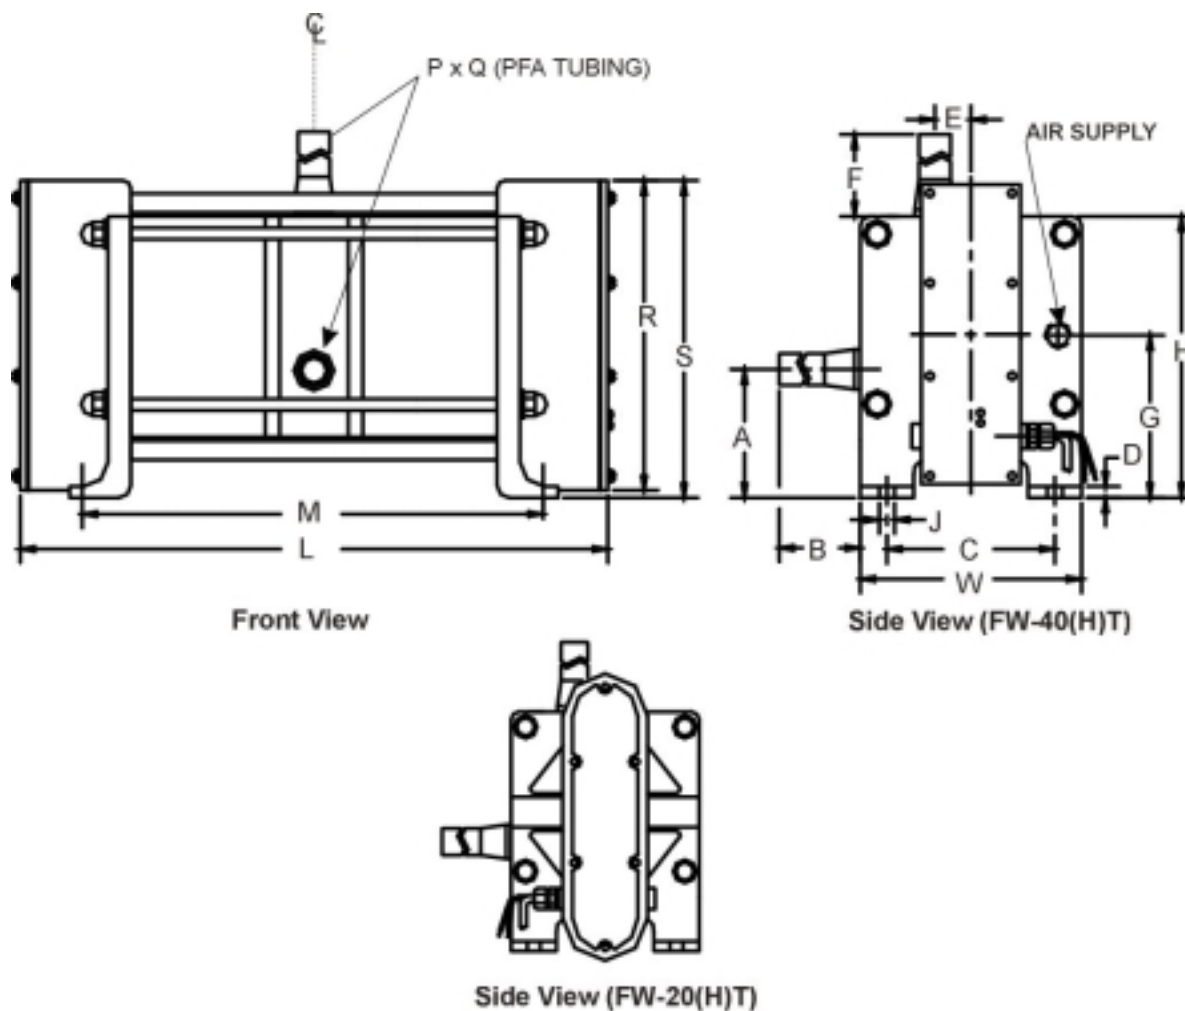

FW Series Pump Dimensions/Weight

Dimensions in inches

Pump Model	A	B	C	D	E	F	G	H	J	W
FW-20(H)T	3.54	3.90	4.13	0.24	0.87	3.90	4.41	7.17	0.39	5.51
FW-40(H)T	4.02		5.51		1.00		5.12	8.66	0.47	7.09
FW-80T	4.70		7.28		1.06		6.24	12.48	0.51	9.45
Pump Model	L		M		R		S		Weight	
FW-20(H)T	18.03		13.62		8.58		8.70		30.8 lbs (14 kg)	
FW-40(H)T	21.34		17.09		9.45		9.84		52.8 lbs (24 kg)	
FW-80T	23.62		18.22		11.89		12.48		99 lbs (45 kg)	