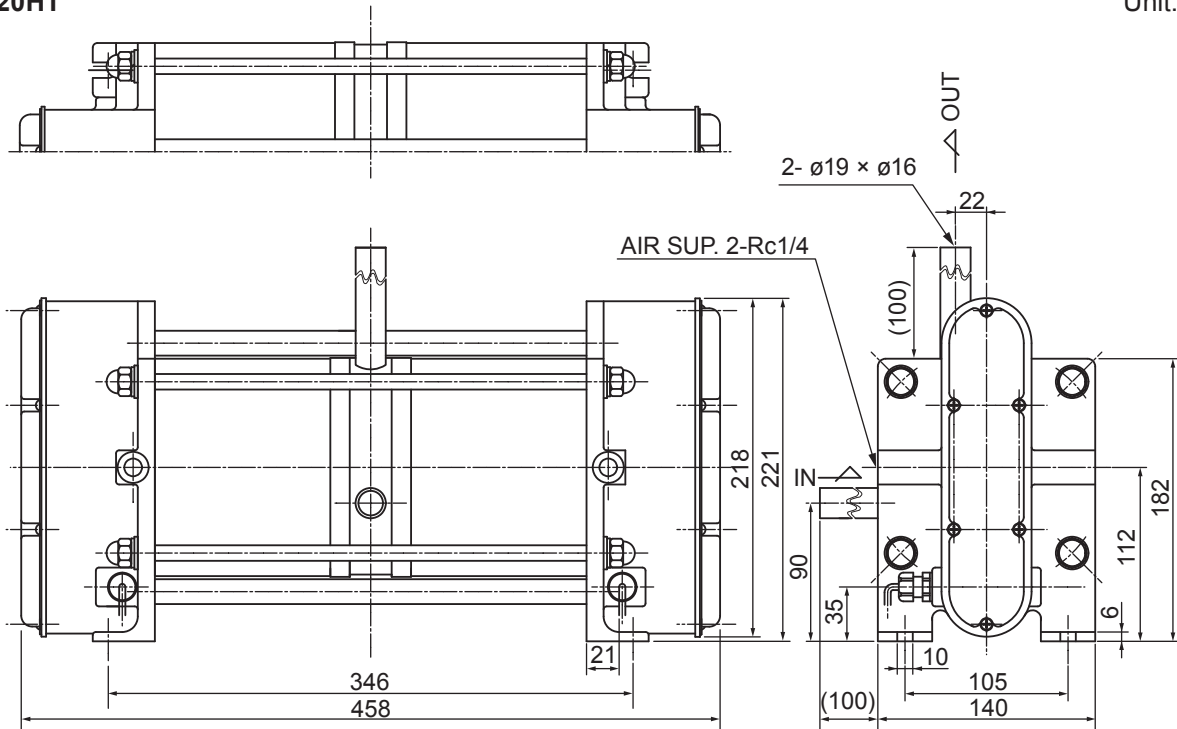

## 5. Outer dimensions

FW-20HT

Unit: mm

Weight: 14kg

FW-40HT

Unit: mm

Weight: 24kg