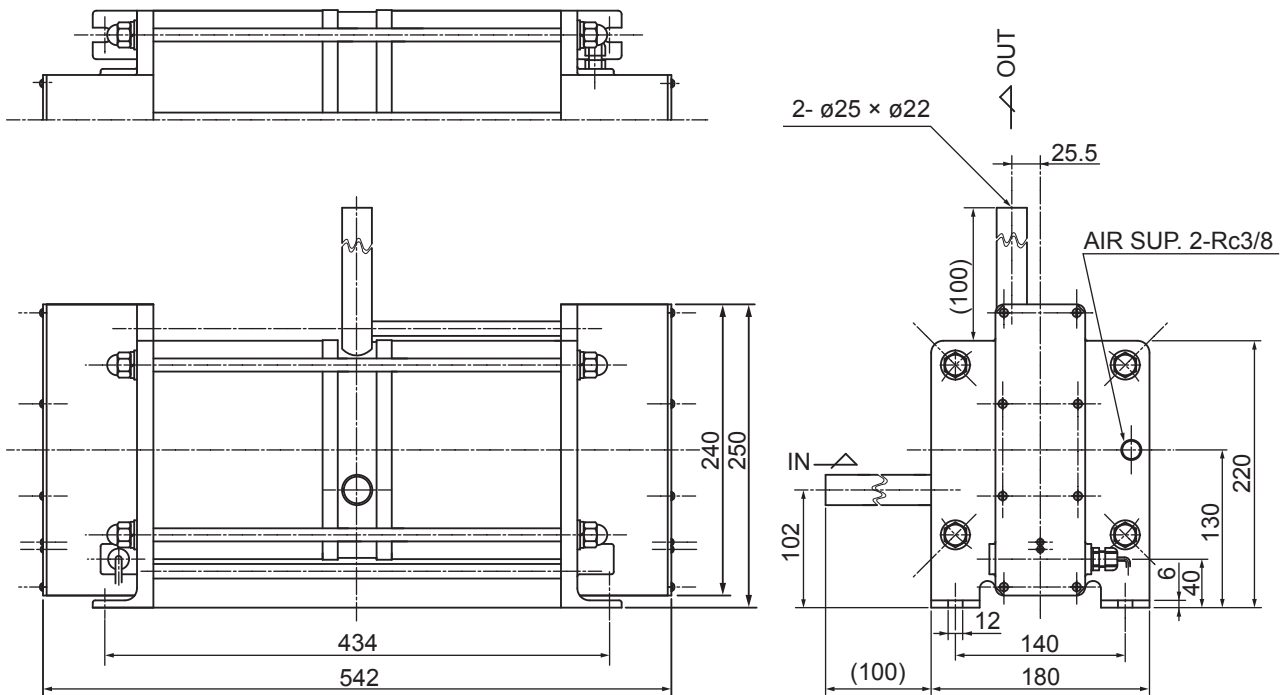

## 5. Outer dimensions

FW-20HT

Unit: mm

Weight: 14kg

FW-40HT

Unit: mm

Weight: 24kg